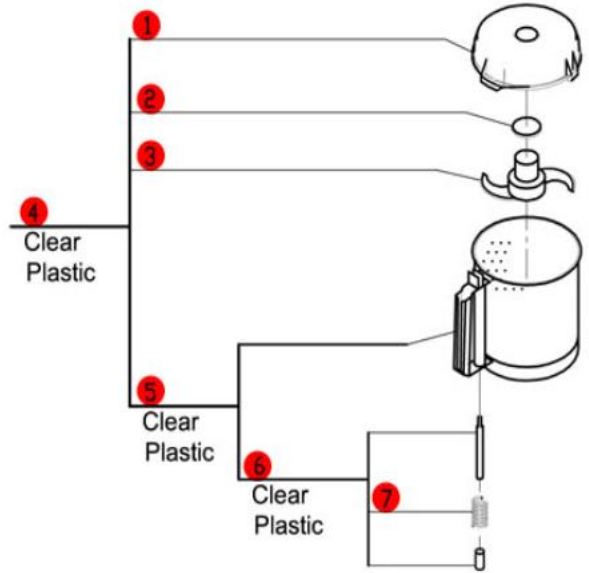

# R2BCLR (3 Quart)

Serial Numbers-246xxxxx03  
 1-Speed, 120 Volt, 1 Phase, 60Hz., 1/2 HP.  
 1725 RPM, 7 Amps

**Click on Red Dot  
 OR  
 Call us  
 800-465-6060**

ACCESSORIES