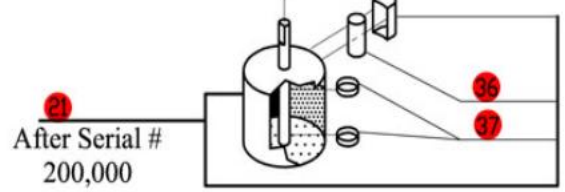

# R2BCLR (3 Quart)

Serial Numbers-246xxxxx03  
 1-Speed, 120 Volt, 1 Phase, 60Hz., 1/2 HP.  
 1725 RPM, 7 Amps

**Click on Red Dot  
 OR  
 Call us  
 800-465-6060**

ACCESSORIES