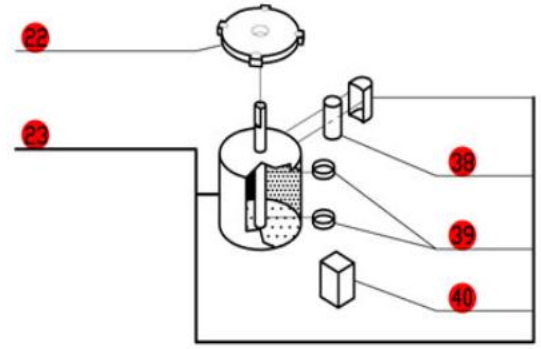

# R2BCLR (3 Quart)

Serial Numbers-246xxxxx03  
 1-Speed, 120 Volt, 1 Phase, 60Hz., 1/2 HP.  
 1725 RPM, 7 Amps

**Click on Red Dot  
 OR  
 Call us  
 800-465-6060**

ACCESSORIES