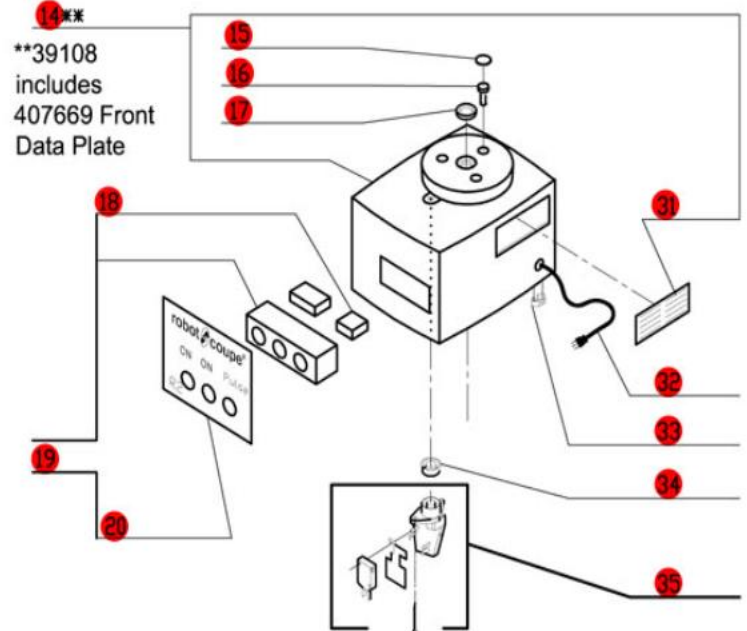

# R2BCLR (3 Quart)

Serial Numbers-246xxxxx03  
 1-Speed, 120 Volt, 1 Phase, 60Hz., 1/2 HP.  
 1725 RPM, 7 Amps

**Click on Red Dot  
 OR  
 Call us  
 800-465-6060**

ACCESSORIES